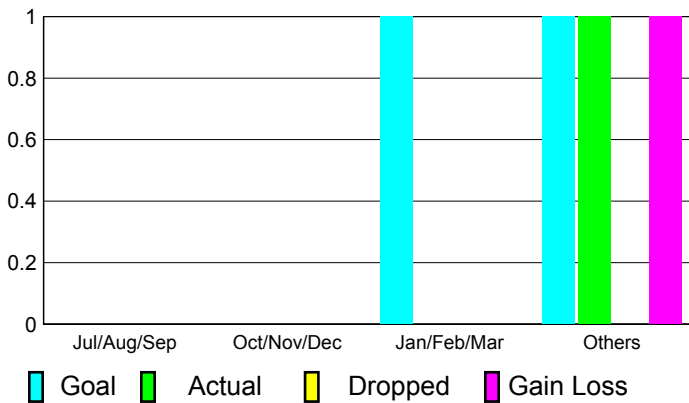

Club Results 2010-2011

Goal, New, Dropped, Gain/Loss

Comparison of Club Gain/Loss

Current Year Compared to the Previous Year

YTD Status Quo Clubs 2010-2011

Status Quo Clubs Compared to Status Quo Members

MEMBERSHIP