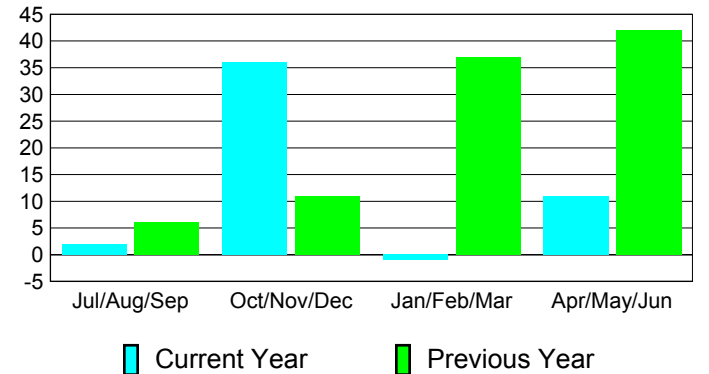

Gender Comparison 2010-2011

Jul/Aug/Sep

Oct/Nov/Dec

Jan/Feb/Mar

Apr/May/Jun

Male

Female