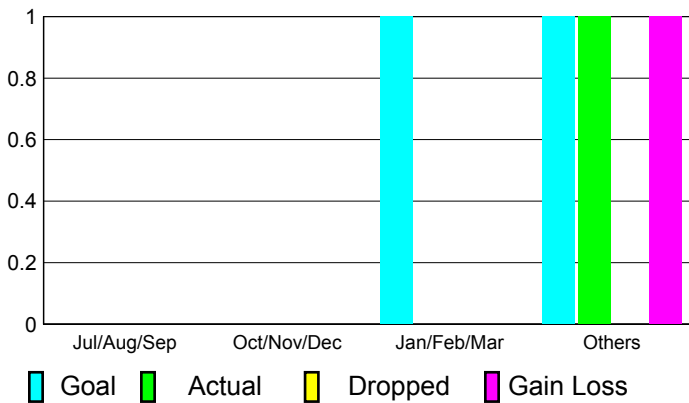

2010-2011 GMT Reports for District (or Undistricted) **District 111BO**

GMT: **Heinrich K. K. Alles**

Location: **GERMANY**

GMT CA: **4**

CLUBS

**Club Results
2010-2011**

**Clubs
2009-2010**

Month	New Club Goal	Actual New Clubs	Actual Dropped Clubs	Gain/Loss of Clubs	Gain/Loss of Clubs
Jul/Aug/Sep	0	0	0	0	0
Oct/Nov/Dec	0	0	0	0	0
Jan/Feb/Mar	1	0	0	0	0
Apr/May/June	1	1	0	1	0
Totals	2	1	0	1	0

Club Results 2010-2011

Goal, New, Dropped, Gain/Loss

Comparison of Club Gain/Loss

Current Year Compared to the Previous Year