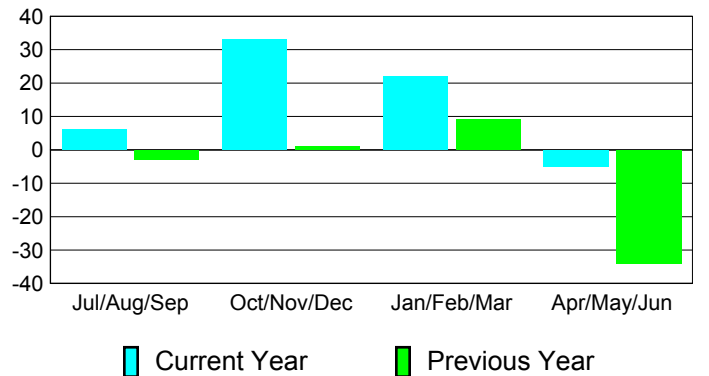

Gender Comparison 2010-2011

Jul/Aug/Sep

Oct/Nov/Dec

Jan/Feb/Mar

Apr/May/June

Male

Female