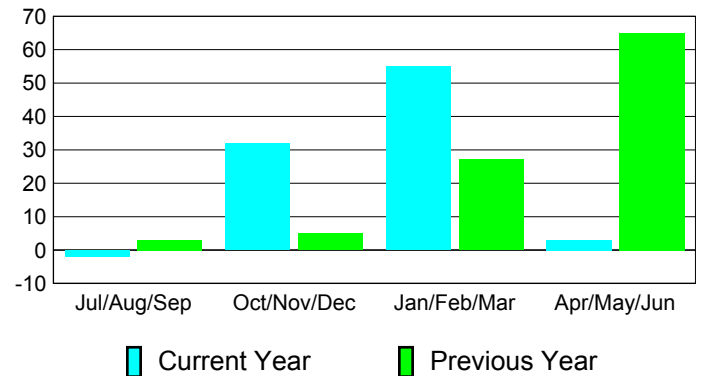

Gender Comparison 2010-2011

Jul/Aug/Sep

Oct/Nov/Dec

Jan/Feb/Mar

Apr/May/Jun

Male

Female