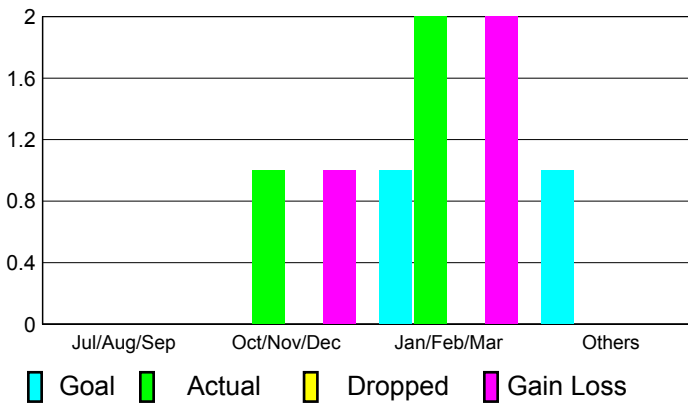

2010-2011 GMT Reports for District (or Undistricted) **District 111NB**

GMT: **Heinrich K. K. Alles**

Location: **GERMANY**

GMT CA: **4**

CLUBS

**Club Results
2010-2011**

**Clubs
2009-2010**

Month	New Club Goal	Actual New Clubs	Actual Dropped Clubs	Gain/Loss of Clubs	Gain/Loss of Clubs
Jul/Aug/Sep	0	0	0	0	0
Oct/Nov/Dec	0	1	0	1	0
Jan/Feb/Mar	1	2	0	2	1
Apr/May/Jun	1	0	0	0	2
Totals	2	3	0	3	3

Club Results 2010-2011

Goal, New, Dropped, Gain/Loss

Comparison of Club Gain/Loss

Current Year Compared to the Previous Year