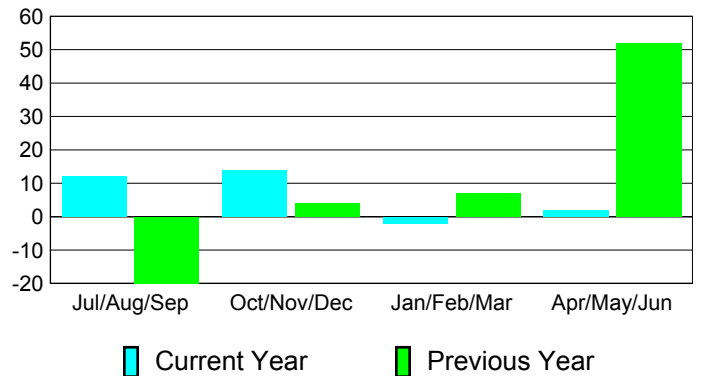

Gender Comparison 2010-2011

Jul/Aug/Sep

Oct/Nov/Dec

Jan/Feb/Mar

Apr/May/June

Male

Female