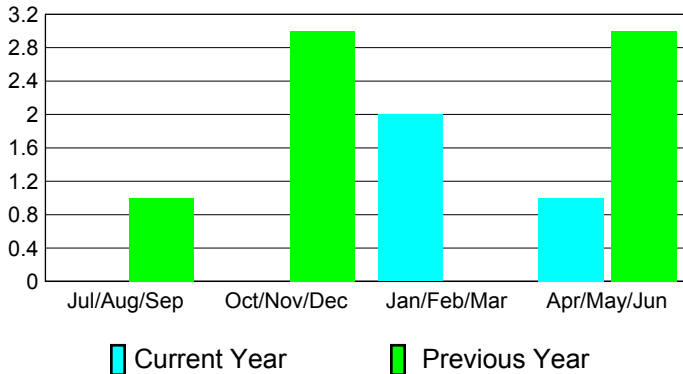

2010-2011 GMT Reports for District (or Undistricted) **District 111 R**

GMT: **Heinrich K. K. Alles**

Location: **GERMANY**

GMT CA: **4**

CLUBS

**Club Results
2010-2011**

**Clubs
2009-2010**

Month	New Club Goal	Actual New Clubs	Actual Dropped Clubs	Gain/Loss of Clubs	Gain/Loss of Clubs
Jul/Aug/Sep	0	0	0	0	1
Oct/Nov/Dec	1	0	0	0	3
Jan/Feb/Mar	2	2	0	2	0
Apr/May/June	2	1	0	1	3
Totals	5	3	0	3	7

Club Results 2010-2011

Goal, New, Dropped, Gain/Loss

Comparison of Club Gain/Loss

Current Year Compared to the Previous Year

YTD Status Quo Clubs 2010-2011

Status Quo Clubs Compared to Status Quo Members

MEMBERSHIP

**Membership Results
2010-2011**

**Membership
2009-2010**

Month	Net Memb Goal	Actual New Memb	Actual Dropped Memb	Gain/Loss of Memb	Gain/Loss of Memb
Jul/Aug/Sep	0	47	-39	8	20
Oct/Nov/Dec	35	54	-34	20	77
Jan/Feb/Mar	70	123	-59	64	5
Apr/May/June	70	92	-58	34	58
Totals	175	316	-190	126	160

Membership Results 2010-2011

Goal, New, Dropped, Gain/Loss

Comparison of Membership Gain/Loss

Current Year Compared to the Previous Year

Gender Comparison 2010-2011

Jul/Aug/Sep

Oct/Nov/Dec

Jan/Feb/Mar

Apr/May/June

Male

Female