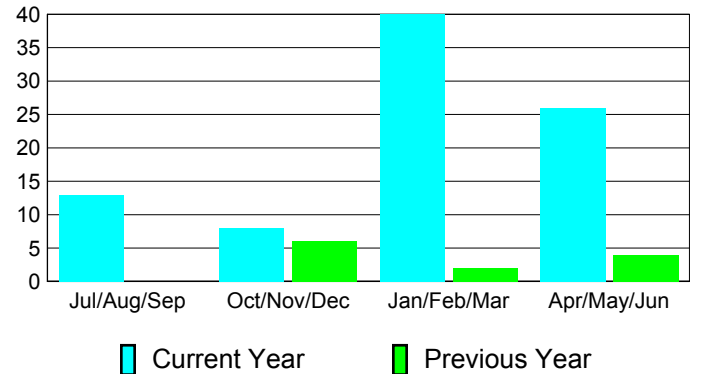

Comparison of Membership Gain/Loss

Current Year Compared to the Previous Year