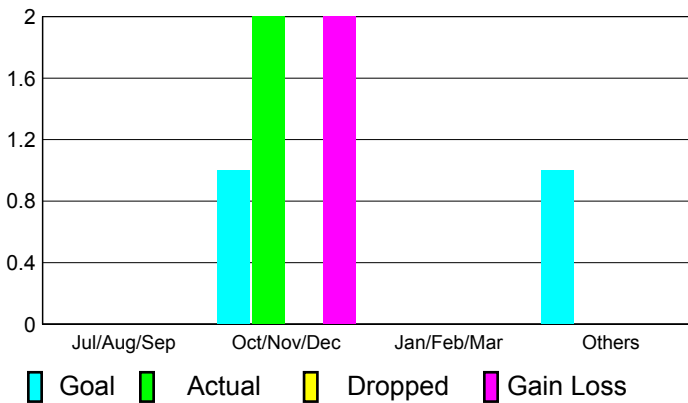

2010-2011 GMT Reports for District (or Undistricted) **District 111WR**

GMT: **Heinrich K. K. Alles**

Location: **GERMANY**

GMT CA: **4**

CLUBS

**Club Results
2010-2011**

**Clubs
2009-2010**

Month	New Club Goal	Actual New Clubs	Actual Dropped Clubs	Gain/Loss of Clubs	Gain/Loss of Clubs
Jul/Aug/Sep	0	0	0	0	0
Oct/Nov/Dec	1	2	0	2	0
Jan/Feb/Mar	0	0	0	0	1
Apr/May/Jun	1	0	0	0	1
Totals	2	2	0	2	2

Club Results 2010-2011

Goal, New, Dropped, Gain/Loss

Comparison of Club Gain/Loss

Current Year Compared to the Previous Year