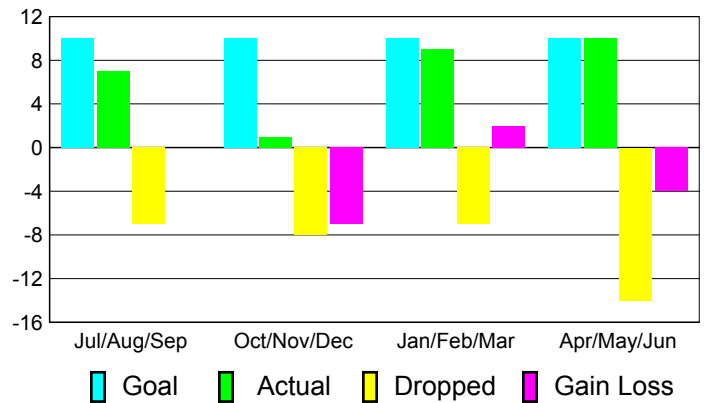

Membership Results 2010-2011

Goal, New, Dropped, Gain/Loss

Comparison of Membership Gain/Loss

Current Year Compared to the Previous Year