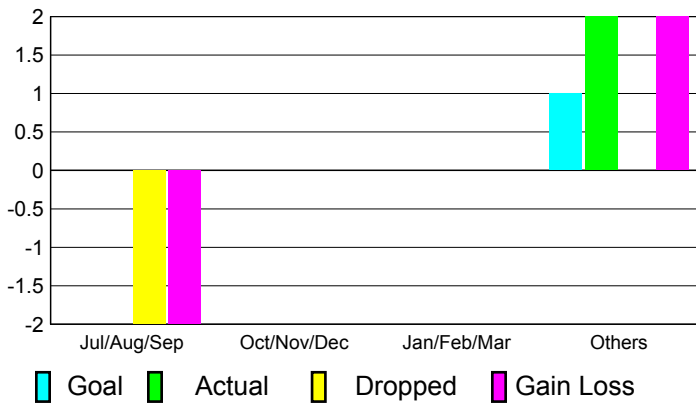

2010-2011 GMT Reports for District (or Undistricted) **District 1110S**

GMT: **Heinrich K. K. Alles**

Location: **GERMANY**

GMT CA: **4**

CLUBS

**Club Results
2010-2011**

**Clubs
2009-2010**

Month	New Club Goal	Actual New Clubs	Actual Dropped Clubs	Gain/Loss of Clubs	Gain/Loss of Clubs
Jul/Aug/Sep	0	0	-2	-2	0
Oct/Nov/Dec	0	0	0	0	1
Jan/Feb/Mar	0	0	0	0	0
Apr/May/June	1	2	0	2	1
Totals	1	2	-2	0	2

Club Results 2010-2011

Goal, New, Dropped, Gain/Loss

Comparison of Club Gain/Loss

Current Year Compared to the Previous Year