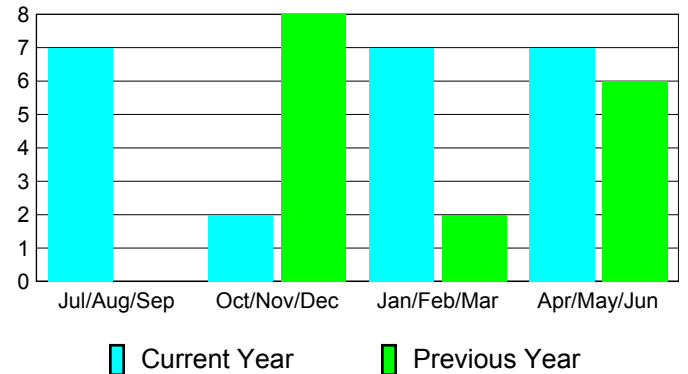

Gender Comparison 2010-2011

Jul/Aug/Sep

Oct/Nov/Dec

Jan/Feb/Mar

Apr/May/June

Male

Female