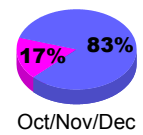

Oct/Nov/Dec