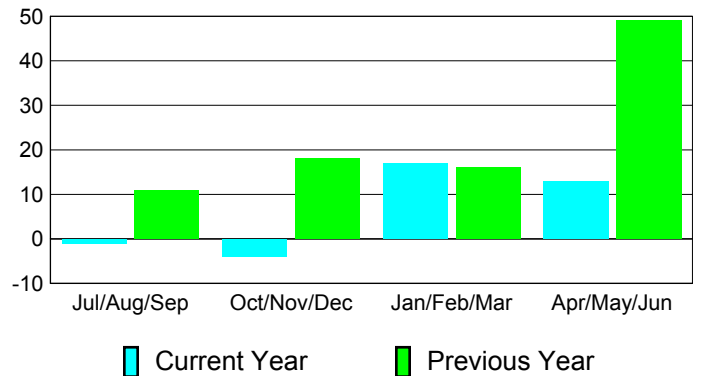

Gender Comparison 2010-2011

Jul/Aug/Sep

Oct/Nov/Dec

Jan/Feb/Mar

Apr/May/June

Male

Female