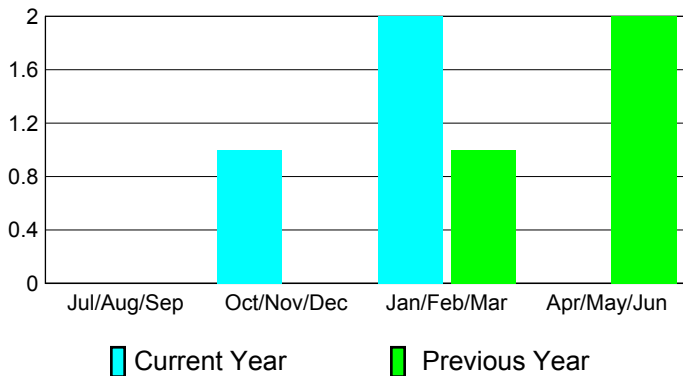

2010-2011 GMT Reports for District (or Undistricted) **District 111NB**

GMT: **Heinrich K. K. Alles**

Location: **GERMANY**

GMT CA: **4**

CLUBS

**Club Results
2010-2011**

**Clubs
2009-2010**

Month	New Club Goal	Actual New Clubs	Actual Dropped Clubs	Gain/Loss of Clubs	Gain/Loss of Clubs
Jul/Aug/Sep	0	0	0	0	0
Oct/Nov/Dec	0	1	0	1	0
Jan/Feb/Mar	1	2	0	2	1
Apr/May/Jun	1	0	0	0	2
Totals	2	3	0	3	3

Club Results 2010-2011

Goal, New, Dropped, Gain/Loss

Comparison of Club Gain/Loss

Current Year Compared to the Previous Year

YTD Status Quo Clubs 2010-2011

Status Quo Clubs Compared to Status Quo Members

MEMBERSHIP

**Membership Results
2010-2011**

**Membership
2009-2010**

Month	Net Memb Goal	Actual New Memb	Actual Dropped Memb	Gain/Loss of Memb	Gain/Loss of Memb
Jul/Aug/Sep	-30	36	-38	-2	3
Oct/Nov/Dec	-10	72	-40	32	5
Jan/Feb/Mar	30	92	-37	55	27
Apr/May/Jun	50	52	-49	3	65
Totals	40	252	-164	88	100

Membership Results 2010-2011

Goal, New, Dropped, Gain/Loss

Comparison of Membership Gain/Loss

Current Year Compared to the Previous Year

Gender Comparison 2010-2011

Jul/Aug/Sep

Oct/Nov/Dec

Jan/Feb/Mar

Apr/May/Jun

Male

Female