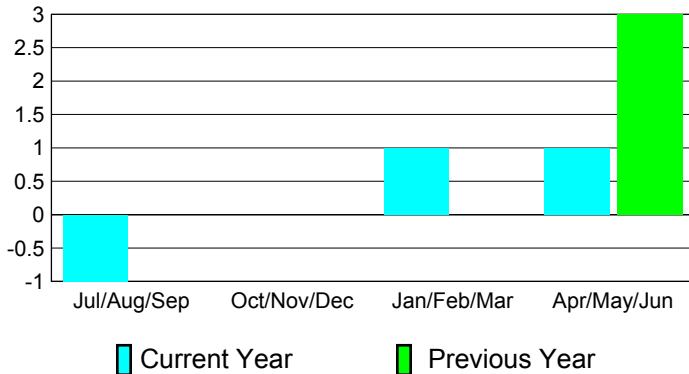

2010-2011 GMT Reports for District (or Undistricted) **District 111MN**

GMT: **Heinrich K. K. Alles**

Location: **GERMANY**

GMT CA: **4**

CLUBS

**Club Results
2010-2011**

**Clubs
2009-2010**

Month	New Club Goal	Actual New Clubs	Actual Dropped Clubs	Gain/Loss of Clubs	Gain/Loss of Clubs
Jul/Aug/Sep	1	0	-1	-1	0
Oct/Nov/Dec	0	0	0	0	0
Jan/Feb/Mar	1	1	0	1	0
Apr/May/June	1	1	0	1	3
Totals	3	2	-1	1	3

Club Results 2010-2011

Goal, New, Dropped, Gain/Loss

Comparison of Club Gain/Loss

Current Year Compared to the Previous Year

YTD Status Quo Clubs 2010-2011

Status Quo Clubs Compared to Status Quo Members

MEMBERSHIP

**Membership Results
2010-2011**

**Membership
2009-2010**

Month	Net Memb Goal	Actual New Memb	Actual Dropped Memb	Gain/Loss of Memb	Gain/Loss of Memb
Jul/Aug/Sep	30	32	-58	-26	-19
Oct/Nov/Dec	5	54	-28	26	0
Jan/Feb/Mar	25	93	-54	39	24
Apr/May/June	27	74	-46	28	48
Totals	87	253	-186	67	53

Membership Results 2010-2011

Goal, New, Dropped, Gain/Loss

Comparison of Membership Gain/Loss

Current Year Compared to the Previous Year

Gender Comparison 2010-2011

Jul/Aug/Sep

Oct/Nov/Dec

Jan/Feb/Mar

Apr/May/June

Male

Female