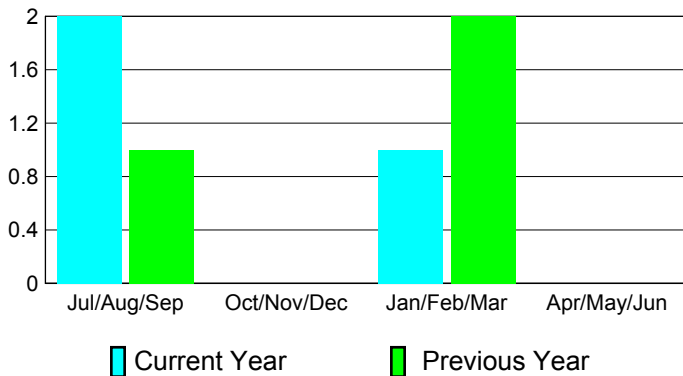

2010-2011 GMT Reports for District (or Undistricted) **District 111MS**

GMT: **Heinrich K. K. Alles**

Location: **GERMANY**

GMT CA: **4**

CLUBS

**Club Results
2010-2011**

**Clubs
2009-2010**

Month	New Club Goal	Actual New Clubs	Actual Dropped Clubs	Gain/Loss of Clubs	Gain/Loss of Clubs
Jul/Aug/Sep	1	2	0	2	1
Oct/Nov/Dec	0	0	0	0	0
Jan/Feb/Mar	0	1	0	1	2
Apr/May/June	2	0	0	0	0
Totals	3	3	0	3	3

Club Results 2010-2011

Goal, New, Dropped, Gain/Loss

Comparison of Club Gain/Loss

Current Year Compared to the Previous Year

YTD Status Quo Clubs 2010-2011

Status Quo Clubs Compared to Status Quo Members

MEMBERSHIP

**Membership Results
2010-2011**

**Membership
2009-2010**

Month	Net Memb Goal	Actual New Memb	Actual Dropped Memb	Gain/Loss of Memb	Gain/Loss of Memb
Jul/Aug/Sep	0	77	-25	52	38
Oct/Nov/Dec	0	30	-21	9	4
Jan/Feb/Mar	0	69	-42	27	45
Apr/May/June	40	45	-38	7	15
Totals	40	221	-126	95	102

Membership Results 2010-2011

Goal, New, Dropped, Gain/Loss

Comparison of Membership Gain/Loss

Current Year Compared to the Previous Year

Gender Comparison 2010-2011

Jul/Aug/Sep

Oct/Nov/Dec

Jan/Feb/Mar

Apr/May/June

Male

Female