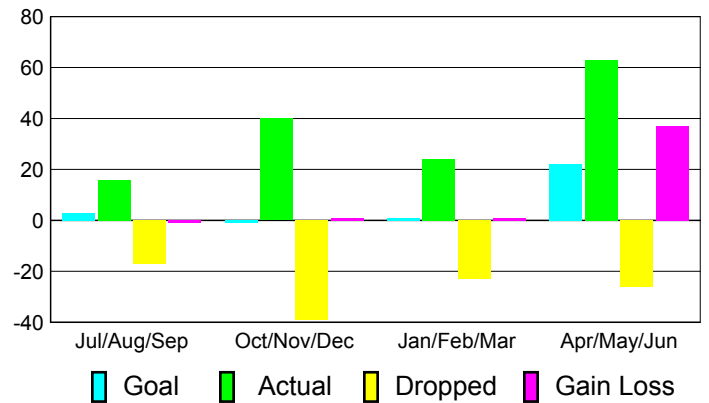

Membership Results 2010-2011

Goal, New, Dropped, Gain/Loss

Comparison of Membership Gain/Loss

Current Year Compared to the Previous Year