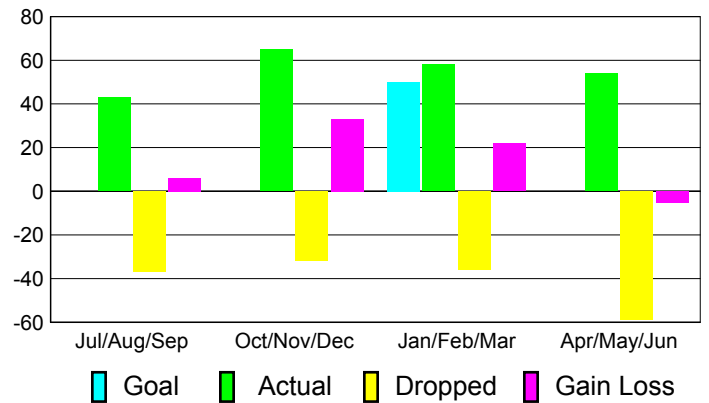

Membership Results 2010-2011

Goal, New, Dropped, Gain/Loss

Comparison of Membership Gain/Loss

Current Year Compared to the Previous Year