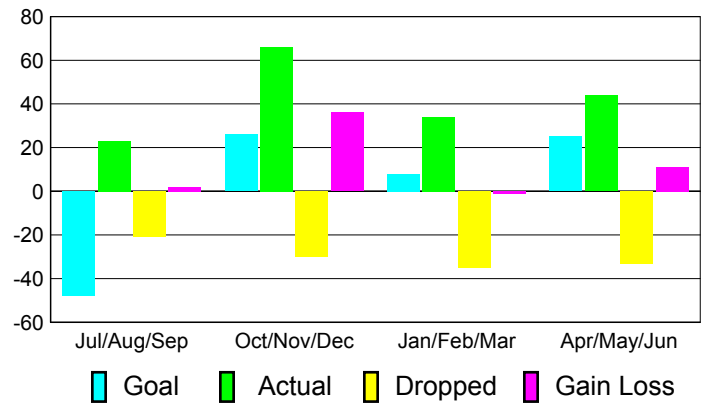

Membership Results 2010-2011

Goal, New, Dropped, Gain/Loss

Comparison of Membership Gain/Loss

Current Year Compared to the Previous Year