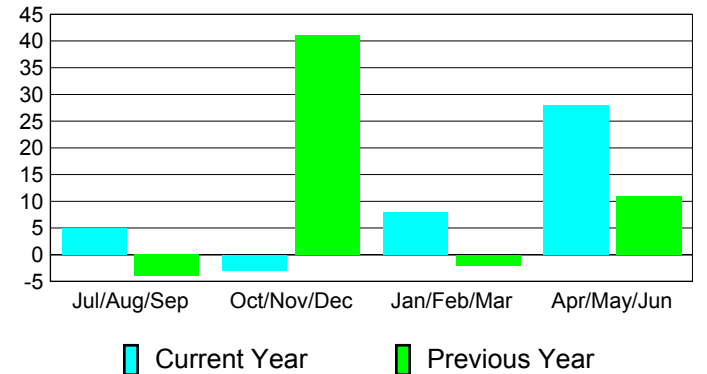

Gender Comparison 2010-2011

Jul/Aug/Sep

Oct/Nov/Dec

Jan/Feb/Mar

Apr/May/Jun

Male

Female