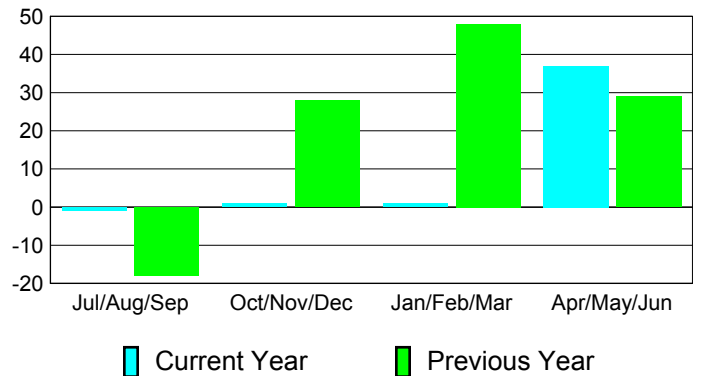

Gender Comparison 2010-2011

Jul/Aug/Sep

Oct/Nov/Dec

Jan/Feb/Mar

Apr/May/June

Male

Female