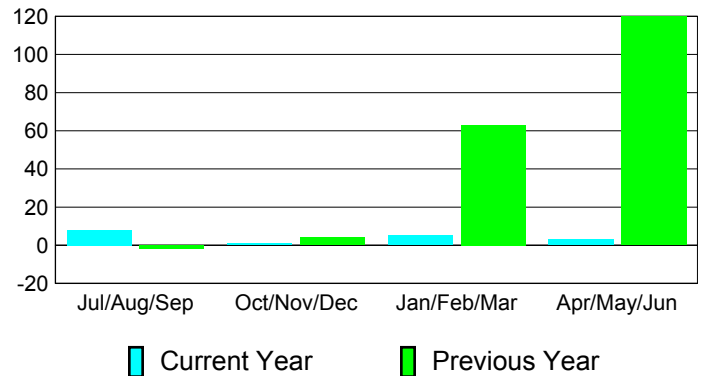

Gender Comparison 2010-2011

Jul/Aug/Sep

Oct/Nov/Dec

Jan/Feb/Mar

Apr/May/June

Male

Female