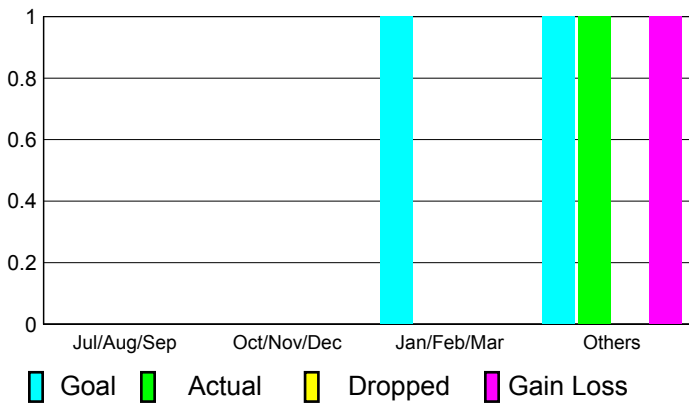

2010-2011 GMT Reports for District (or Undistricted) **District 111 N**

GMT: **Heinrich K. K. Alles**

Location: **GERMANY**

GMT CA: **4**

CLUBS

**Club Results
2010-2011**

**Clubs
2009-2010**

Month	New Club Goal	Actual New Clubs	Actual Dropped Clubs	Gain/Loss of Clubs	Gain/Loss of Clubs
Jul/Aug/Sep	0	0	0	0	0
Oct/Nov/Dec	0	0	0	0	0
Jan/Feb/Mar	1	0	0	0	0
Apr/May/June	1	1	0	1	1
Totals	2	1	0	1	1

Club Results 2010-2011

Goal, New, Dropped, Gain/Loss

Comparison of Club Gain/Loss

Current Year Compared to the Previous Year