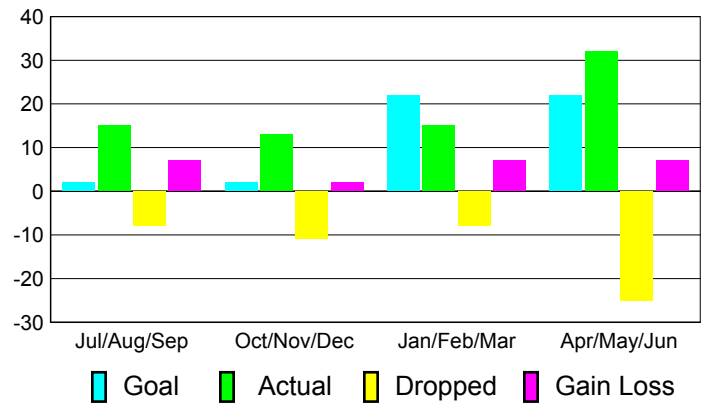

Membership Results 2010-2011

Goal, New, Dropped, Gain/Loss

Comparison of Membership Gain/Loss

Current Year Compared to the Previous Year