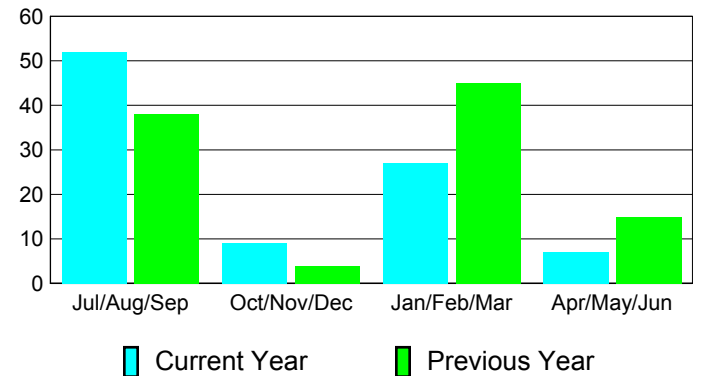

Gender Comparison 2010-2011

Jul/Aug/Sep

Oct/Nov/Dec

Jan/Feb/Mar

Apr/May/June

Male

Female