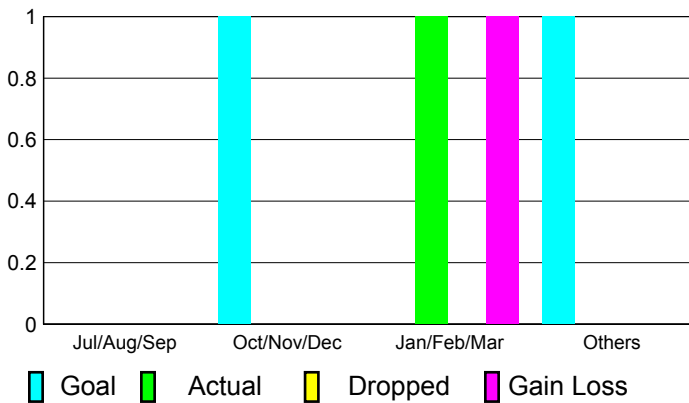

2010-2011 GMT Reports for District (or Undistricted) **District 111SW**

GMT: **Heinrich K. K. Alles**

Location: **GERMANY**

GMT CA: **4**

CLUBS

**Club Results
2010-2011**

**Clubs
2009-2010**

Month	New Club Goal	Actual New Clubs	Actual Dropped Clubs	Gain/Loss of Clubs	Gain/Loss of Clubs
Jul/Aug/Sep	0	0	0	0	0
Oct/Nov/Dec	1	0	0	0	0
Jan/Feb/Mar	0	1	0	1	0
Apr/May/Jun	1	0	0	0	0
Totals	2	1	0	1	0

Club Results 2010-2011

Goal, New, Dropped, Gain/Loss

Comparison of Club Gain/Loss

Current Year Compared to the Previous Year