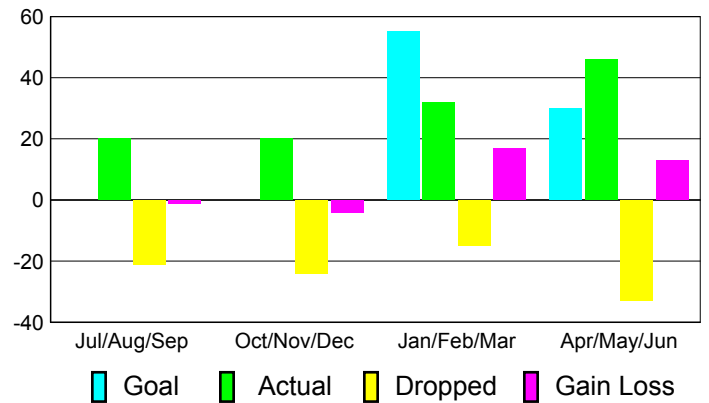

Membership Results 2010-2011

Goal, New, Dropped, Gain/Loss

Comparison of Membership Gain/Loss

Current Year Compared to the Previous Year