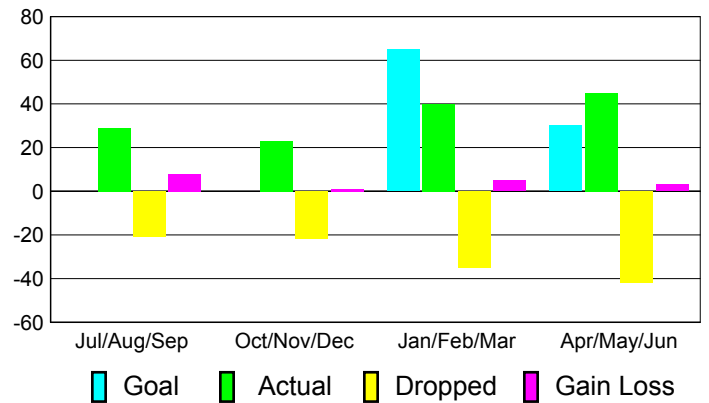

Membership Results 2010-2011

Goal, New, Dropped, Gain/Loss

Comparison of Membership Gain/Loss

Current Year Compared to the Previous Year