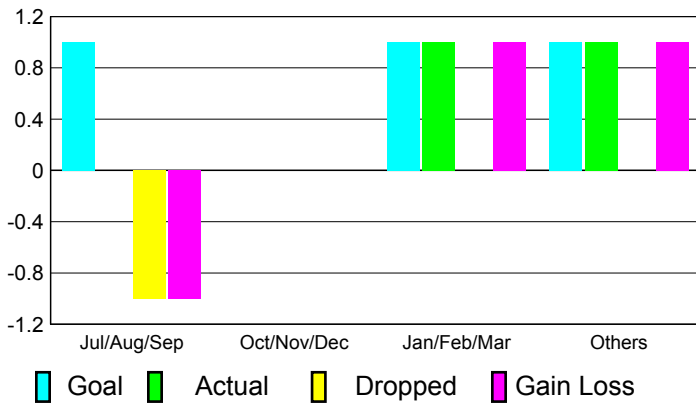

2010-2011 GMT Reports for District (or Undistricted) **District 111MN**

GMT: **Heinrich K. K. Alles**

Location: **GERMANY**

GMT CA: **4**

CLUBS

**Club Results
2010-2011**

**Clubs
2009-2010**

Month	New Club Goal	Actual New Clubs	Actual Dropped Clubs	Gain/Loss of Clubs	Gain/Loss of Clubs
Jul/Aug/Sep	1	0	-1	-1	0
Oct/Nov/Dec	0	0	0	0	0
Jan/Feb/Mar	1	1	0	1	0
Apr/May/June	1	1	0	1	3
Totals	3	2	-1	1	3

Club Results 2010-2011

Goal, New, Dropped, Gain/Loss

Comparison of Club Gain/Loss

Current Year Compared to the Previous Year