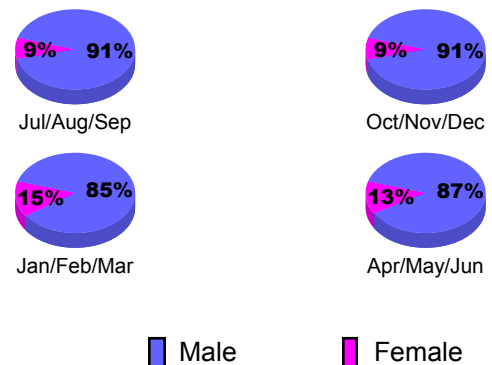

Gender Comparison 2010-2011