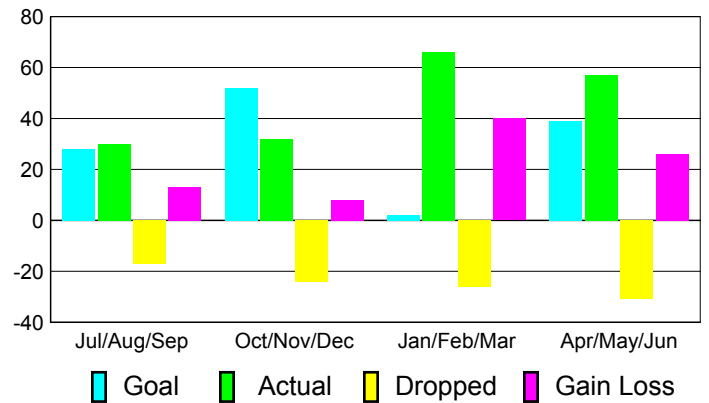

Membership Results 2010-2011

Goal, New, Dropped, Gain/Loss