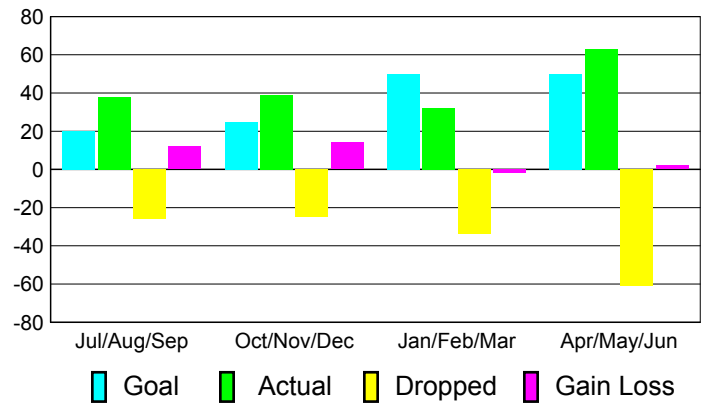

Membership Results 2010-2011

Goal, New, Dropped, Gain/Loss

Comparison of Membership Gain/Loss

Current Year Compared to the Previous Year