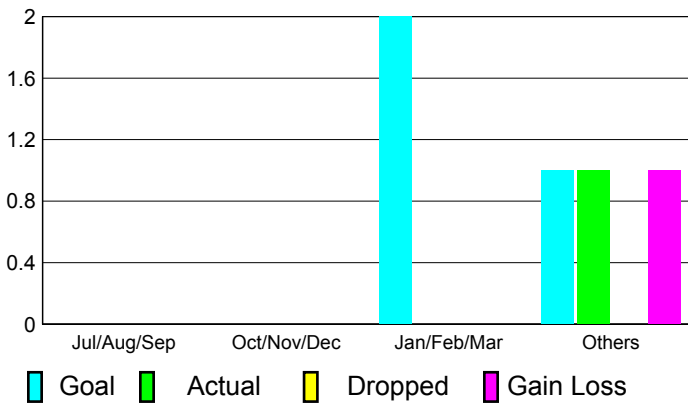

2010-2011 GMT Reports for District (or Undistricted) **District 111NH**

GMT: **Heinrich K. K. Alles**

Location: **GERMANY**

GMT CA: **4**

CLUBS

**Club Results
2010-2011**

**Clubs
2009-2010**

Month	New Club Goal	Actual New Clubs	Actual Dropped Clubs	Gain/Loss of Clubs	Gain/Loss of Clubs
Jul/Aug/Sep	0	0	0	0	0
Oct/Nov/Dec	0	0	0	0	0
Jan/Feb/Mar	2	0	0	0	2
Apr/May/June	1	1	0	1	4
Totals	3	1	0	1	6

Club Results 2010-2011

Goal, New, Dropped, Gain/Loss

Comparison of Club Gain/Loss

Current Year Compared to the Previous Year