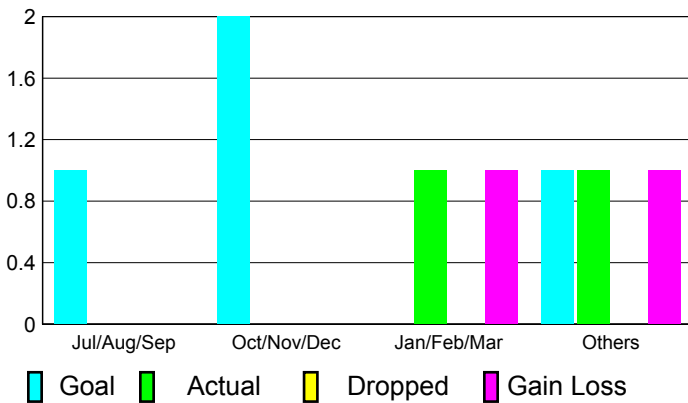

2010-2011 GMT Reports for District (or Undistricted) **District 111WL**

GMT: Heinrich K. K. Alles

Location: GERMANY

GMT CA: 4

CLUBS

Club Results
2010-2011

Clubs
2009-2010

Month	New Club Goal	Actual New Clubs	Actual Dropped Clubs	Gain/Loss of Clubs	Gain/Loss of Clubs
Jul/Aug/Sep	1	0	0	0	0
Oct/Nov/Dec	2	0	0	0	0
Jan/Feb/Mar	0	1	0	1	0
Apr/May/Jun	1	1	0	1	0
Totals	4	2	0	2	0

Club Results 2010-2011

Goal, New, Dropped, Gain/Loss