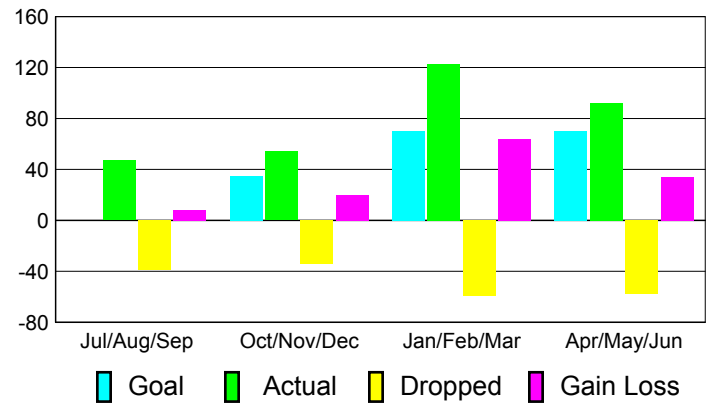

Membership Results 2010-2011

Goal, New, Dropped, Gain/Loss

Comparison of Membership Gain/Loss

Current Year Compared to the Previous Year