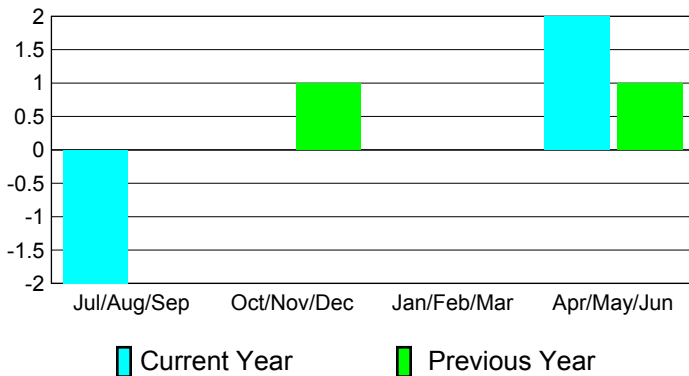

2010-2011 GMT Reports for District (or Undistricted) **District 1110S**

GMT: **Heinrich K. K. Alles**

Location: **GERMANY**

GMT CA: **4**

CLUBS

**Club Results
2010-2011**

**Clubs
2009-2010**

Month	New Club Goal	Actual New Clubs	Actual Dropped Clubs	Gain/Loss of Clubs	Gain/Loss of Clubs
Jul/Aug/Sep	0	0	-2	-2	0
Oct/Nov/Dec	0	0	0	0	1
Jan/Feb/Mar	0	0	0	0	0
Apr/May/June	1	2	0	2	1
Totals	1	2	-2	0	2

Club Results 2010-2011

Goal, New, Dropped, Gain/Loss

Comparison of Club Gain/Loss

Current Year Compared to the Previous Year

YTD Status Quo Clubs 2010-2011

Status Quo Clubs Compared to Status Quo Members

MEMBERSHIP

**Membership Results
2010-2011**

**Membership
2009-2010**

Month	Net Memb Goal	Actual New Memb	Actual Dropped Memb	Gain/Loss of Memb	Gain/Loss of Memb
Jul/Aug/Sep	0	36	-47	-11	-16
Oct/Nov/Dec	0	25	-17	8	38
Jan/Feb/Mar	0	16	-20	-4	-7
Apr/May/June	10	63	-39	24	5
Totals	10	140	-123	17	20

Membership Results 2010-2011

Goal, New, Dropped, Gain/Loss

Comparison of Membership Gain/Loss

Current Year Compared to the Previous Year

Gender Comparison 2010-2011

Jul/Aug/Sep

Oct/Nov/Dec

Jan/Feb/Mar

Apr/May/June

Male

Female