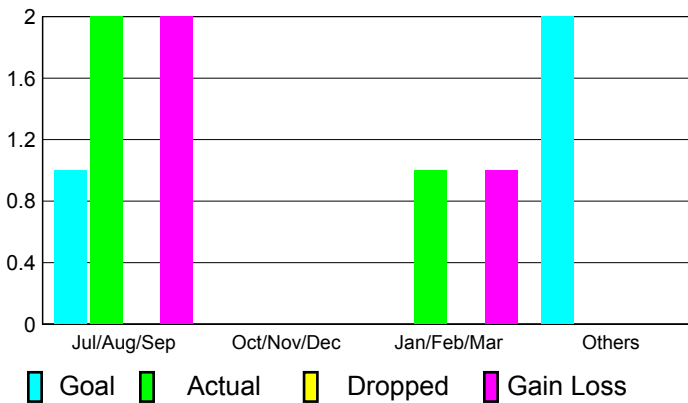

2010-2011 GMT Reports for District (or Undistricted) **District 111MS**

GMT: **Heinrich K. K. Alles**

Location: **GERMANY**

GMT CA: **4**

CLUBS

**Club Results
2010-2011**

**Clubs
2009-2010**

Month	New Club Goal	Actual New Clubs	Actual Dropped Clubs	Gain/Loss of Clubs	Gain/Loss of Clubs
Jul/Aug/Sep	1	2	0	2	1
Oct/Nov/Dec	0	0	0	0	0
Jan/Feb/Mar	0	1	0	1	2
Apr/May/June	2	0	0	0	0
Totals	3	3	0	3	3

Club Results 2010-2011

Goal, New, Dropped, Gain/Loss

Comparison of Club Gain/Loss

Current Year Compared to the Previous Year