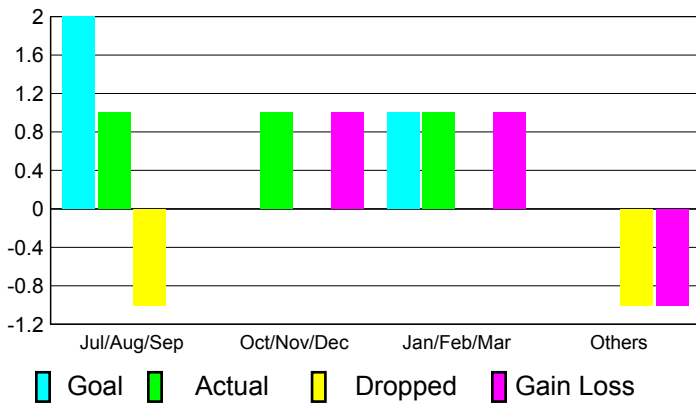

2010-2011 GMT Reports for District (or Undistricted) **District 1110N**

GMT: **Heinrich K. K. Alles**

Location: **GERMANY**

GMT CA: **4**

CLUBS

Club Results
2010-2011

Clubs
2009-2010

Month	New Club Goal	Actual New Clubs	Actual Dropped Clubs	Gain/Loss of Clubs	Gain/Loss of Clubs
Jul/Aug/Sep	2	1	-1	0	0
Oct/Nov/Dec	0	1	0	1	0
Jan/Feb/Mar	1	1	0	1	0
Apr/May/June	0	0	-1	-1	0
Totals	3	3	-2	1	0

Club Results 2010-2011

Goal, New, Dropped, Gain/Loss

Comparison of Club Gain/Loss

Current Year Compared to the Previous Year