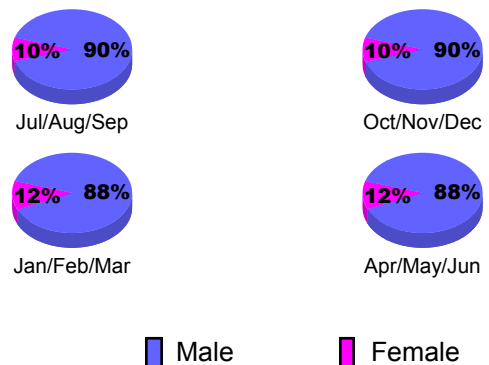

Gender Comparison 2010-2011