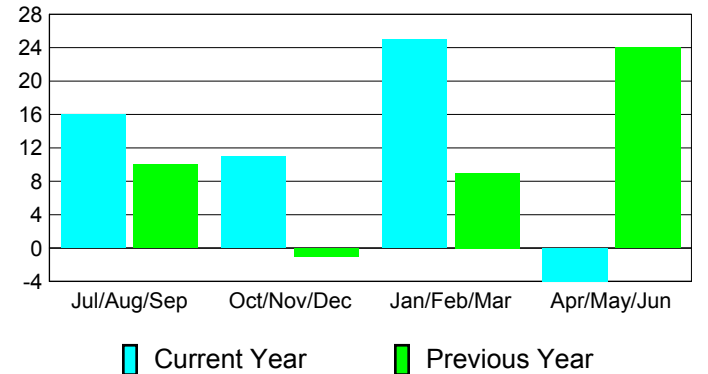

Gender Comparison 2010-2011

Jul/Aug/Sep

Oct/Nov/Dec

Jan/Feb/Mar

Apr/May/Jun

Male

Female