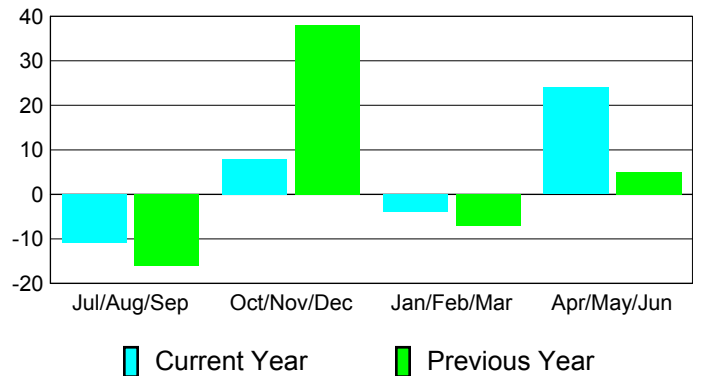

Gender Comparison 2010-2011

Jul/Aug/Sep

Oct/Nov/Dec

Jan/Feb/Mar

Apr/May/June

Male

Female