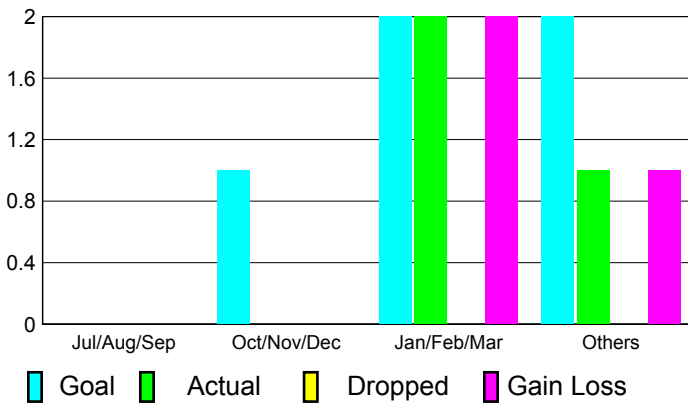

2010-2011 GMT Reports for District (or Undistricted) **District 111 R**

GMT: **Heinrich K. K. Alles**

Location: **GERMANY**

GMT CA: **4**

CLUBS

**Club Results
2010-2011**

**Clubs
2009-2010**

Month	New Club Goal	Actual New Clubs	Actual Dropped Clubs	Gain/Loss of Clubs	Gain/Loss of Clubs
Jul/Aug/Sep	0	0	0	0	1
Oct/Nov/Dec	1	0	0	0	3
Jan/Feb/Mar	2	2	0	2	0
Apr/May/June	2	1	0	1	3
Totals	5	3	0	3	7

Club Results 2010-2011

Goal, New, Dropped, Gain/Loss

Comparison of Club Gain/Loss

Current Year Compared to the Previous Year