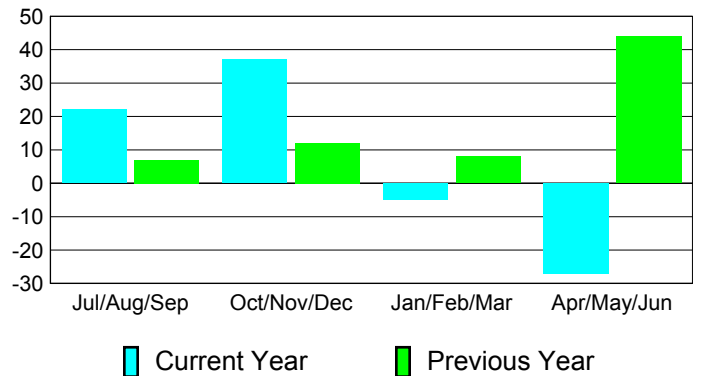

Comparison of Membership Gain/Loss

Current Year Compared to the Previous Year