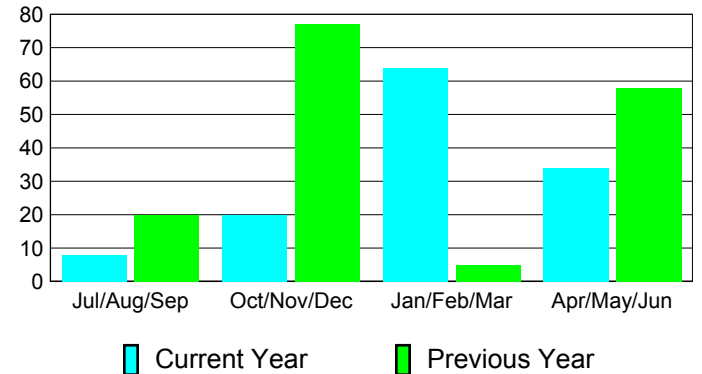

Gender Comparison 2010-2011

Jul/Aug/Sep

Oct/Nov/Dec

Jan/Feb/Mar

Apr/May/June

Male

Female