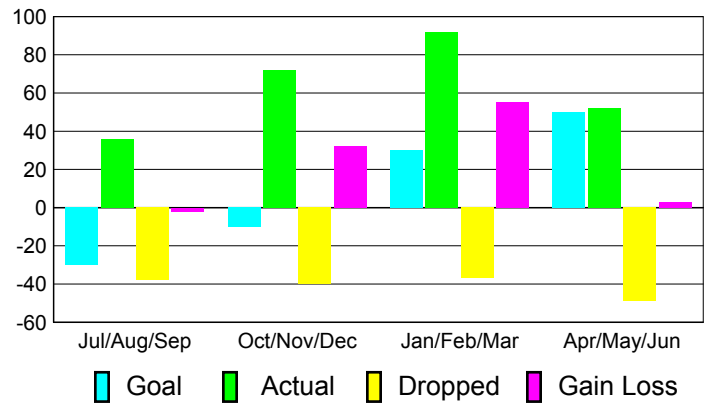

Membership Results 2010-2011

Goal, New, Dropped, Gain/Loss

Comparison of Membership Gain/Loss

Current Year Compared to the Previous Year