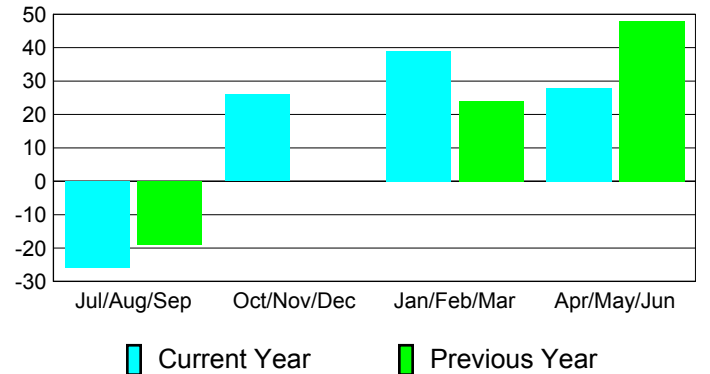

Gender Comparison 2010-2011

Jul/Aug/Sep

Oct/Nov/Dec

Jan/Feb/Mar

Apr/May/June

Male

Female