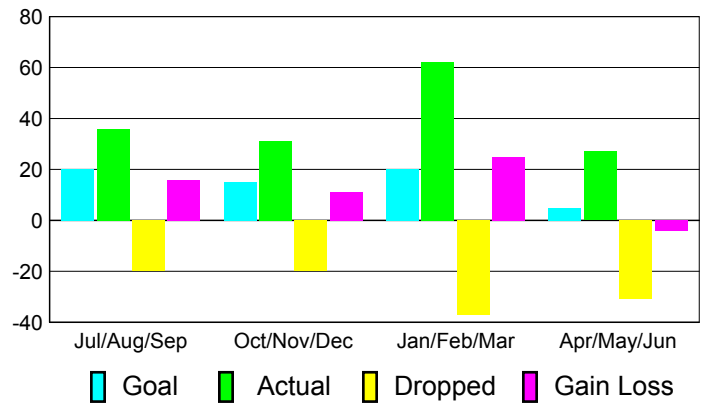

Membership Results 2010-2011

Goal, New, Dropped, Gain/Loss

Comparison of Membership Gain/Loss

Current Year Compared to the Previous Year