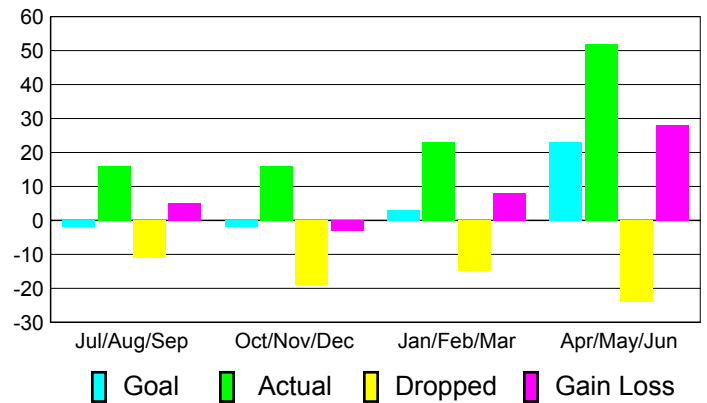

Membership Results 2010-2011

Goal, New, Dropped, Gain/Loss

Comparison of Membership Gain/Loss

Current Year Compared to the Previous Year