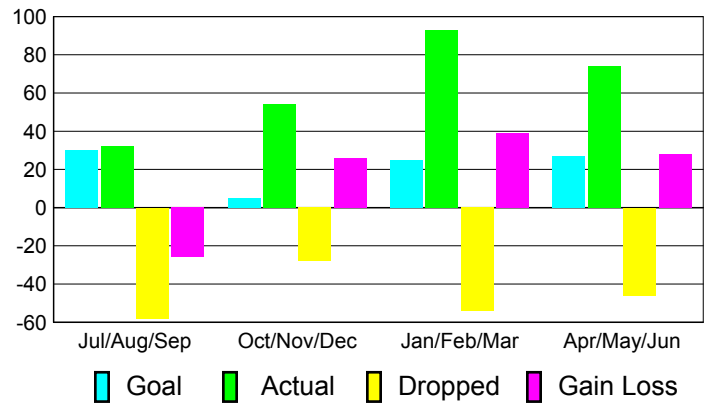

Membership Results 2010-2011

Goal, New, Dropped, Gain/Loss

Comparison of Membership Gain/Loss

Current Year Compared to the Previous Year