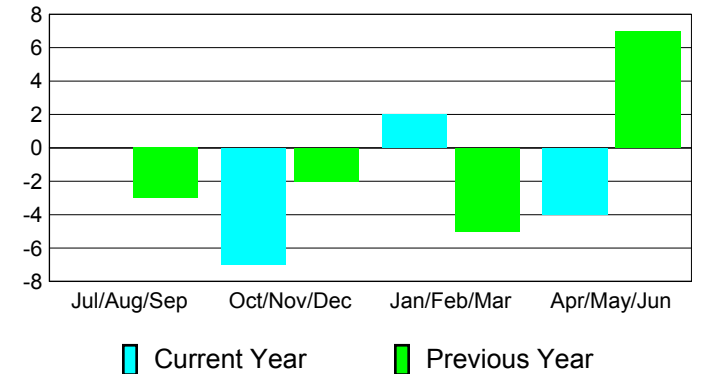

Gender Comparison 2010-2011

Jul/Aug/Sep

Oct/Nov/Dec

Jan/Feb/Mar

Apr/May/Jun

Male

Female